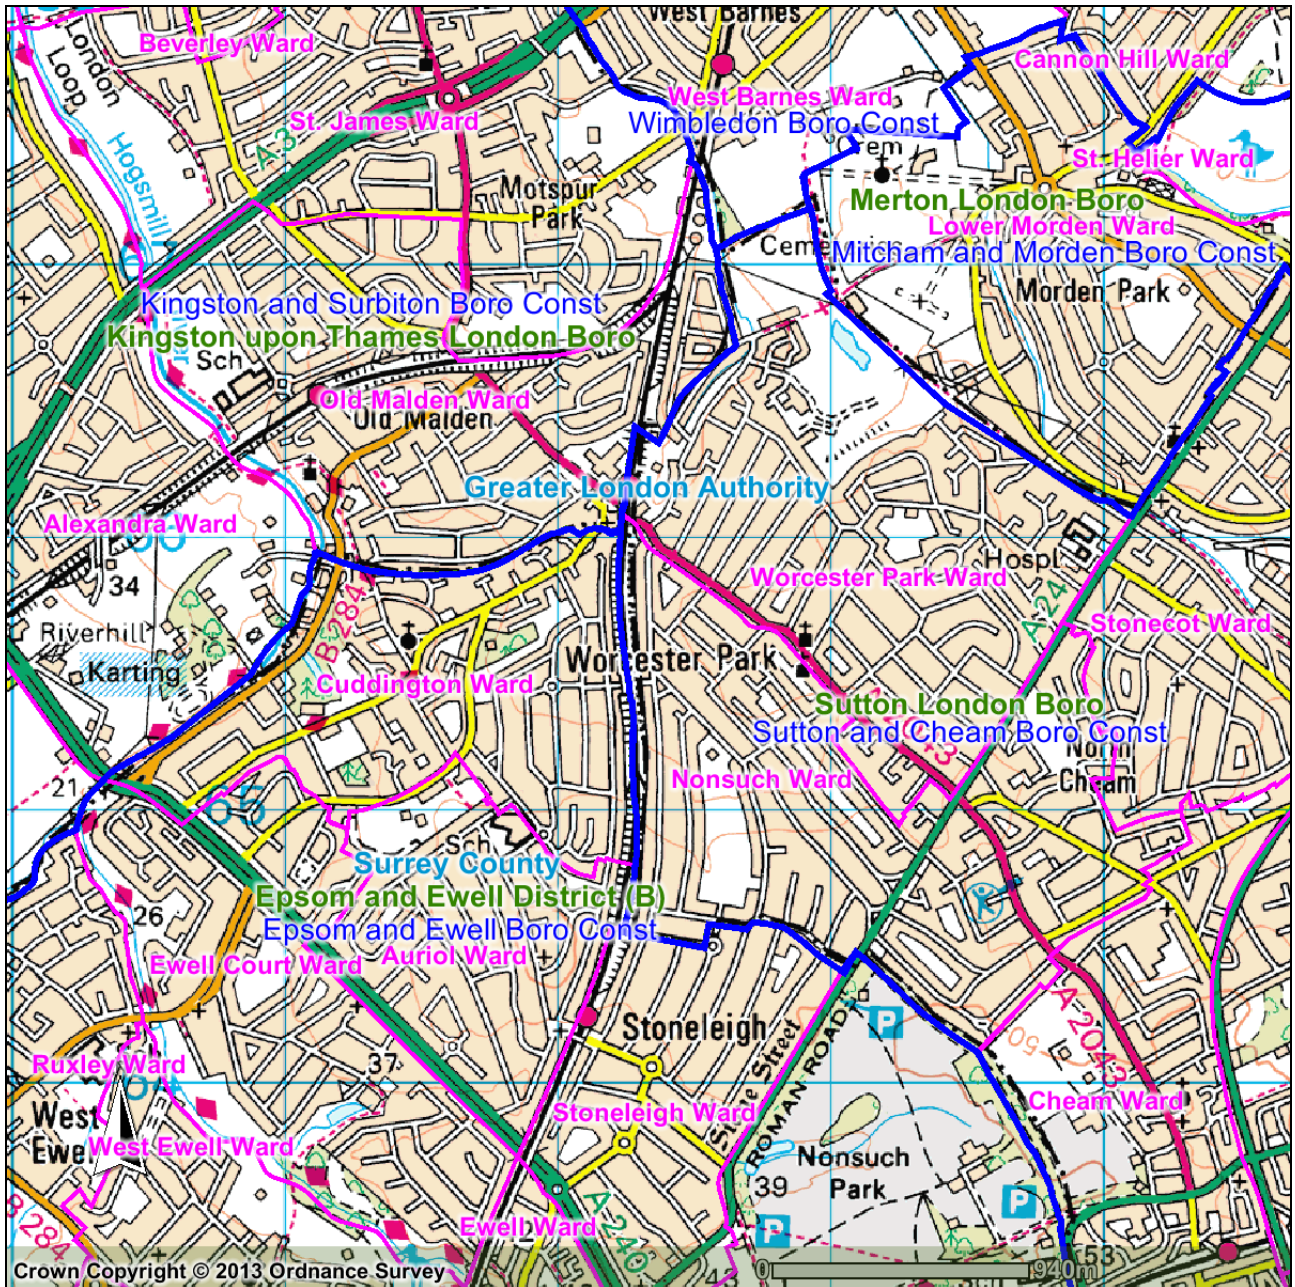

Election Maps

London Euro Region

Source data: 1:50 000 Scale Colour Raster

Image supplied by Ordnance Survey Election Maps Service. Image reproduced with the permission of Ordnance Survey.

© Crown Copyright 2013